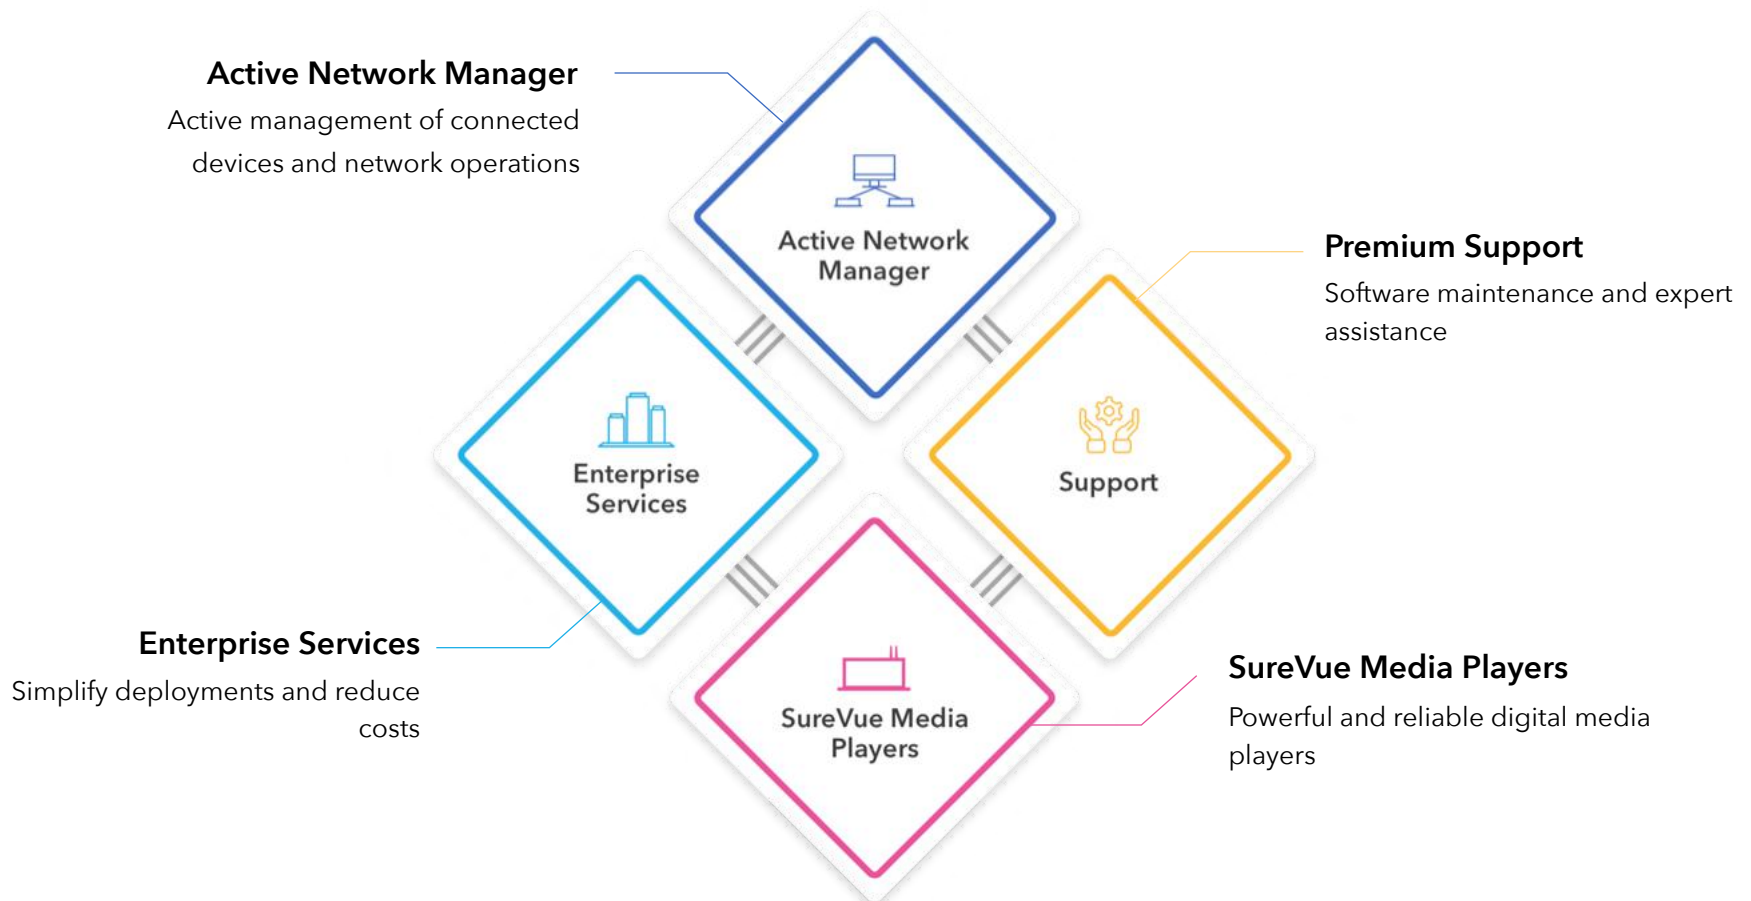

05 SureVue Media Players

1. SureVue Panel
2. SureVue Carbon
3. SureVue D1
4. SureVue D2
5. SureVue D4
6. SureVue D6

06 Contact Us

01 Platform Overview

MediaVue Platform

Our platform is a set of integrated products and services used to efficiently and securely deploy, operate, and maintain enterprise digital signage networks.

02 Active Network Manager

Management Software

Active Network Manager enables you to efficiently and securely deploy, operate and support large, distributed digital signage networks under challenging, real-world conditions. Active Network Manager actively manages all the operations of players and connected devices, preventing and automatically correcting problems when possible, providing information and tools that enable remaining problems to be fixed with minimum downtime and cost.

Features

Provides unparalleled visibility and reliable remote management

- ✔ **Batch processes**
Actions can be applied to an entire network or to a flexibly defined group of players.
- ✔ **Compliance Mode**
Set and maintain configurations for the network, players, and attached peripherals.
- ✔ **Display control**
Configure and control displays and other attached peripherals.
- ✔ **Cloud or on-prem**
Available as a cloud service or an on-premises installation.
- ✔ **Secure control layer**
Hands-free remote recovery of any system software fault. No more service calls for hung players.